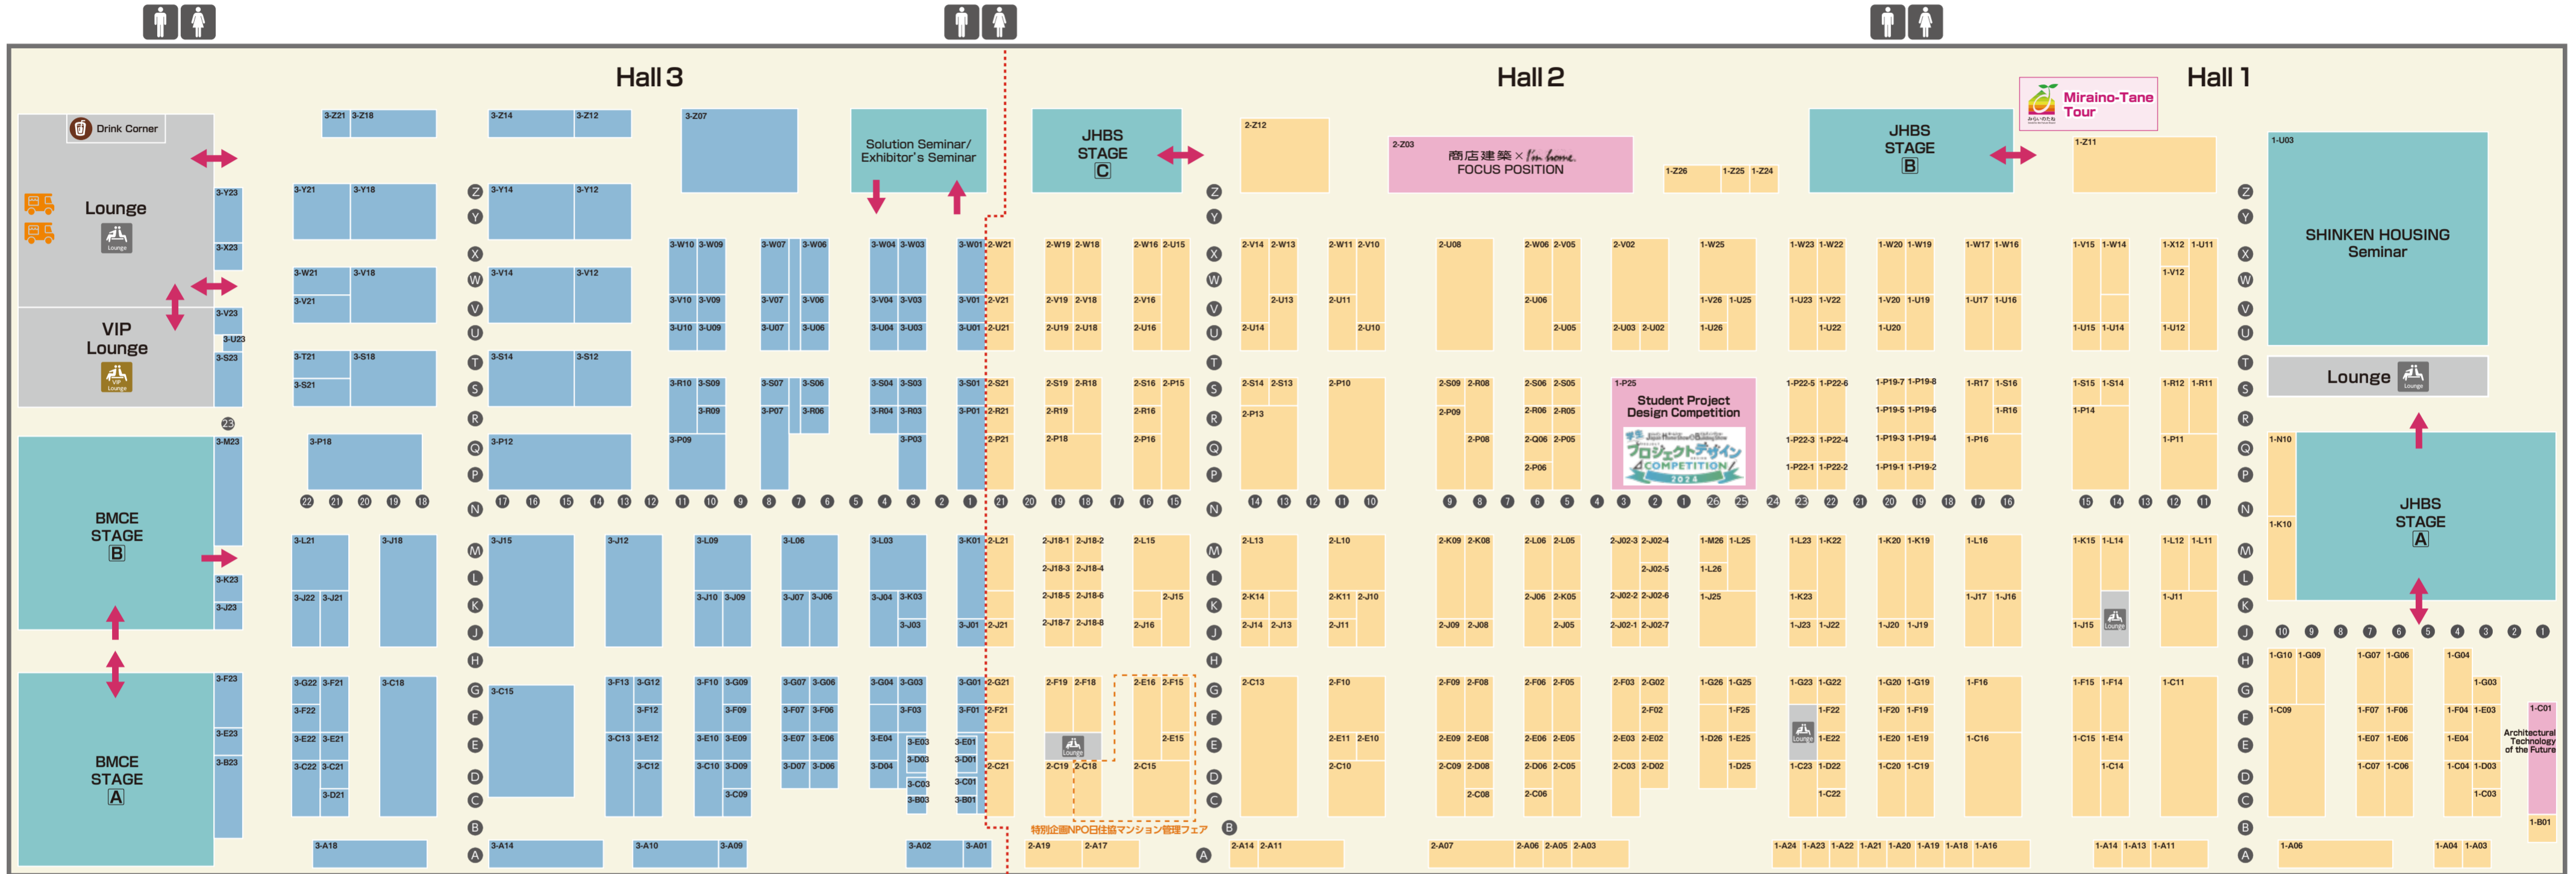

Floor Map

Date **Nov.20 to 22, 2024**

Time **10:00 to 17:00**

Venue **Tokyo Big Sight East Halls 1 to 3**

You can enter all exhibition
in East Hall 1 to 5
with your Visitor Badge.

How to read booth No.

Japan Home Show & Building Show 2024

BUILDING MAINTENANCE & CLEAN EXPO 2024

BUILDING MAINTENANCE & CLEAN EXPO 2024

Japan Home Show & Building Show 2024

Exhibitor List